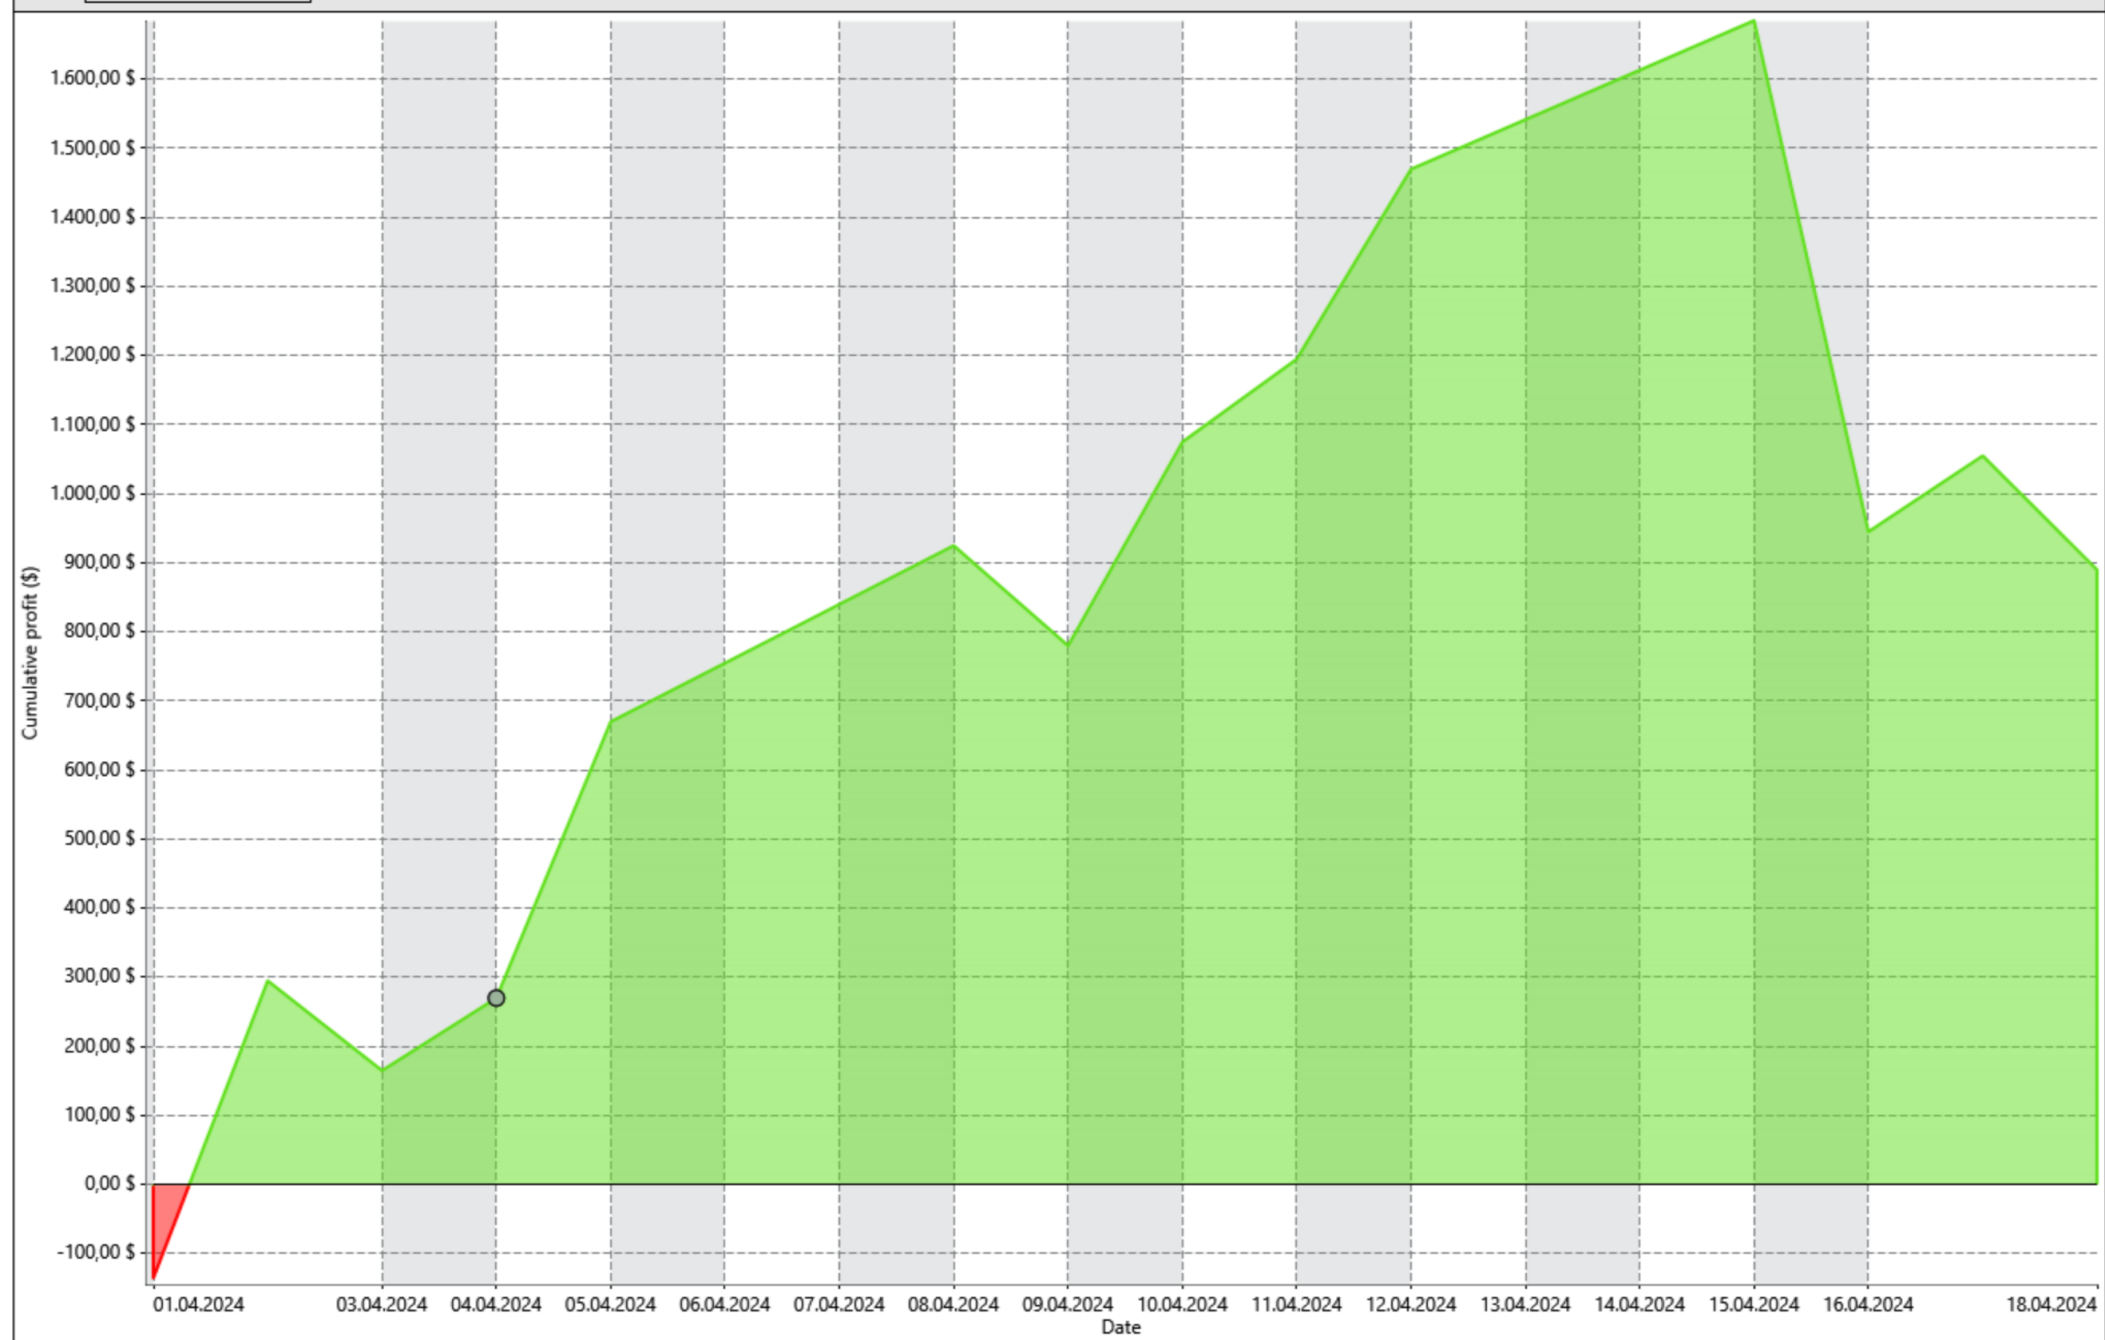

Display Analysis (\$) ▾

Period Daily ▾ Long/Short All ▾ W/L All ▾ Time base Exit Time ▾

Graph Cumulative Net Profit ▾

Russel

NINJATRADER